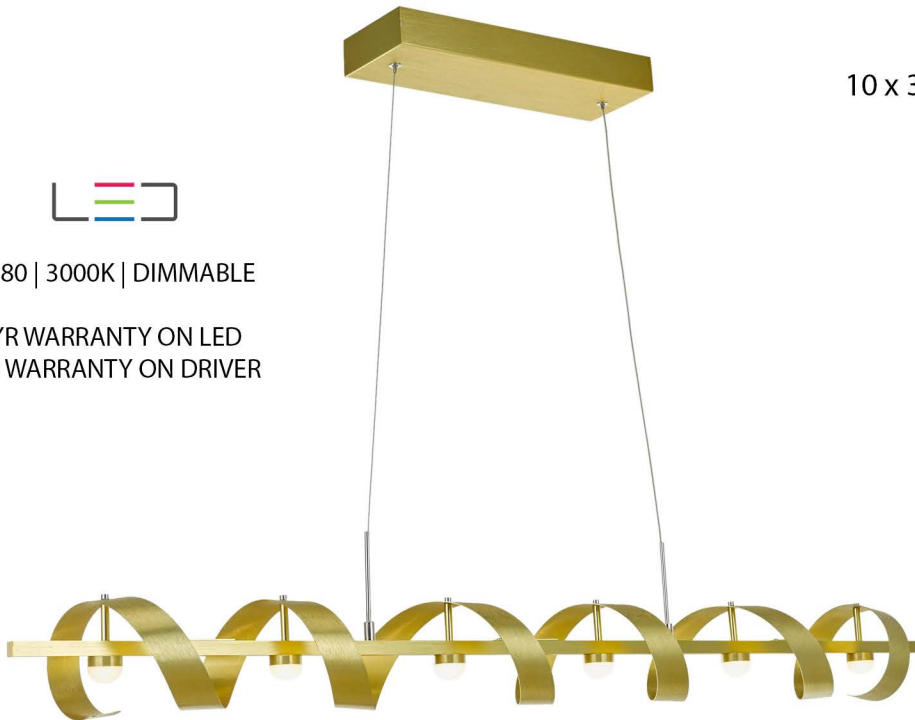

CRI 80 | 3000K | DIMMABLE

5 YR WARRANTY ON LED
2 YR WARRANTY ON DRIVER

AC 7212 GD
47"L. x 5"W. x 5"BH.
6 x 3W LED (1800 Lumens)