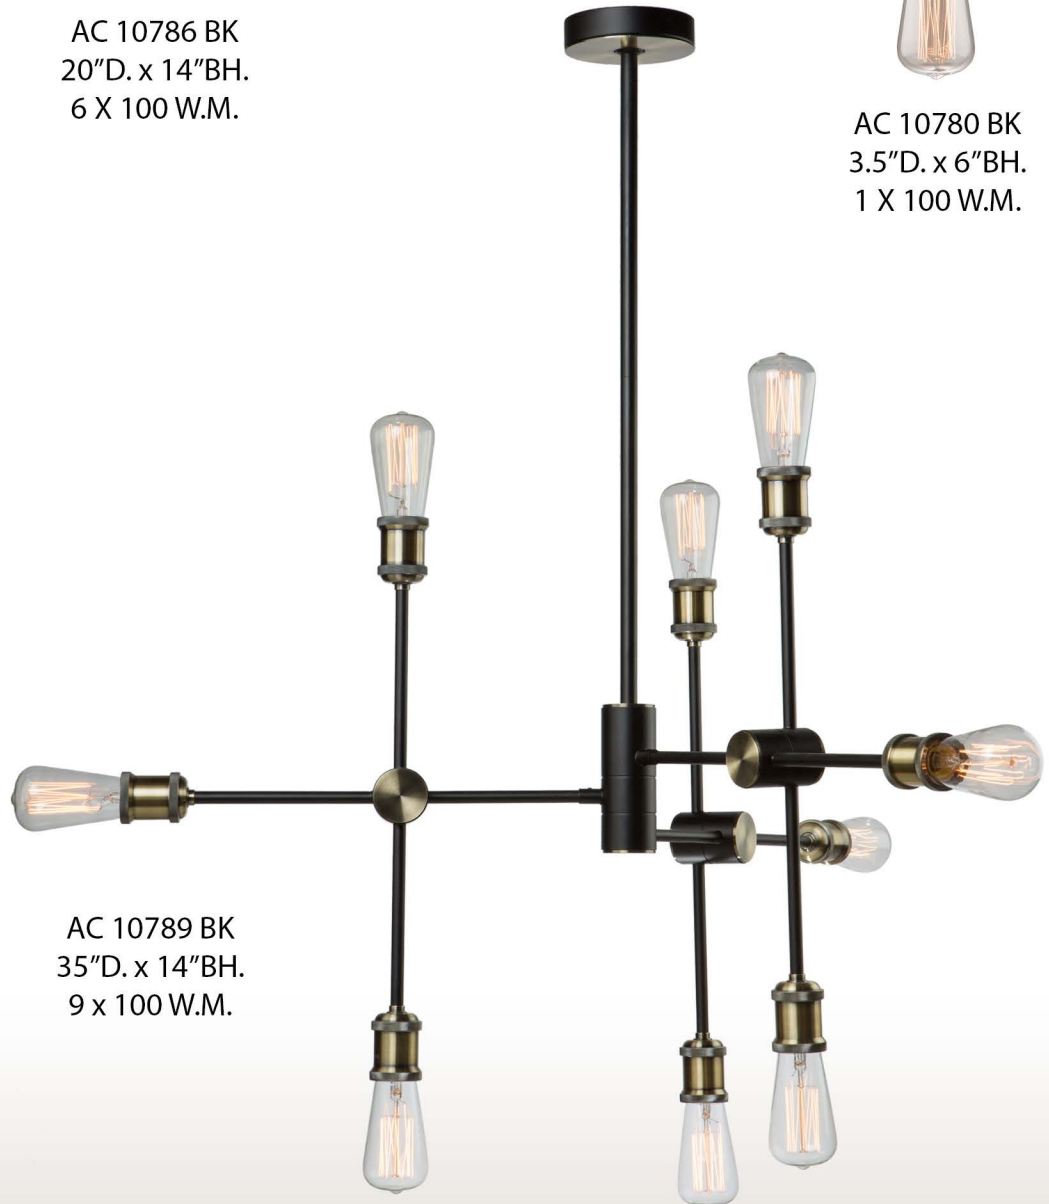

JANUARY 2017
WWW.ARTCRAFTLIGHTING.COM

IT'S ABOUT THE EXPERIENCE

Orbit Collection

Finish: Oil rubbed bronze & satin brass

Material: Metal

Bulb Type: Medium base

AC 10951
16"D. x 20" BH.
1 x 100 W.M.

AC 10956
24"D. x 30" BH.
6 x 100 W.M.

AC 10957
33"D. x 40" BH.
7 x 100 W.M.

Tribeca Collection

Finish: Matte black and satin brass

Material: Metal

Bulb Type: Medium base

AC 10783 BK
18.5"D. x 6.5"BH.
3 x 100 W.M.

AC 10781 BK
12"D. x 14"H. x 6.5"EXT.
2 x 100 W.M.

AC 10782 BK
36"D. x 14"BH.
12 x 100 W.M.

AC 10786 BK
20"D. x 14"BH.
6 X 100 W.M.

AC 10780 BK
3.5"D. x 6"BH.
1 X 100 W.M.

AC 10789 BK
35"D. x 14"BH.
9 x 100 W.M.

(Bulbs not included)

Tribeca Collection

Finish: Polished nickel
Material: Metal
Bulb Type: Medium base

AC 10782 PN
36"D. x 14"BH.
12 x 100 W.M.

(Bulbs not included)

Bentley Collection

Finish: Brushed nickel or bronze
Material: Metal & glass
Bulb Type: Medium base

AC 10966 BN
21.75"D. x 25"BH.
6 x 60 W.M.

AC 10961 BN
4.5"D. x 14"BH. x 5.25" EXT.
1 x 60 W.M.