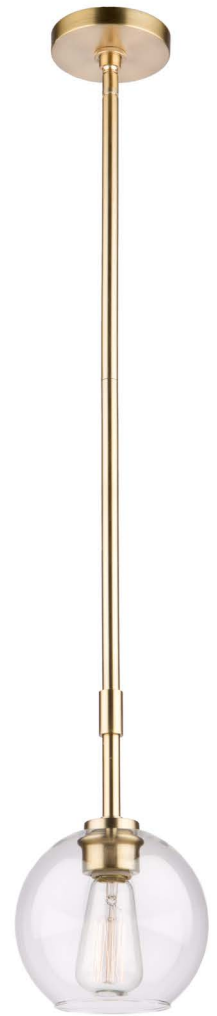

SC 13120 SB
6.5"D. x 6.5"BH.
1 x 100 W.M.

S&C