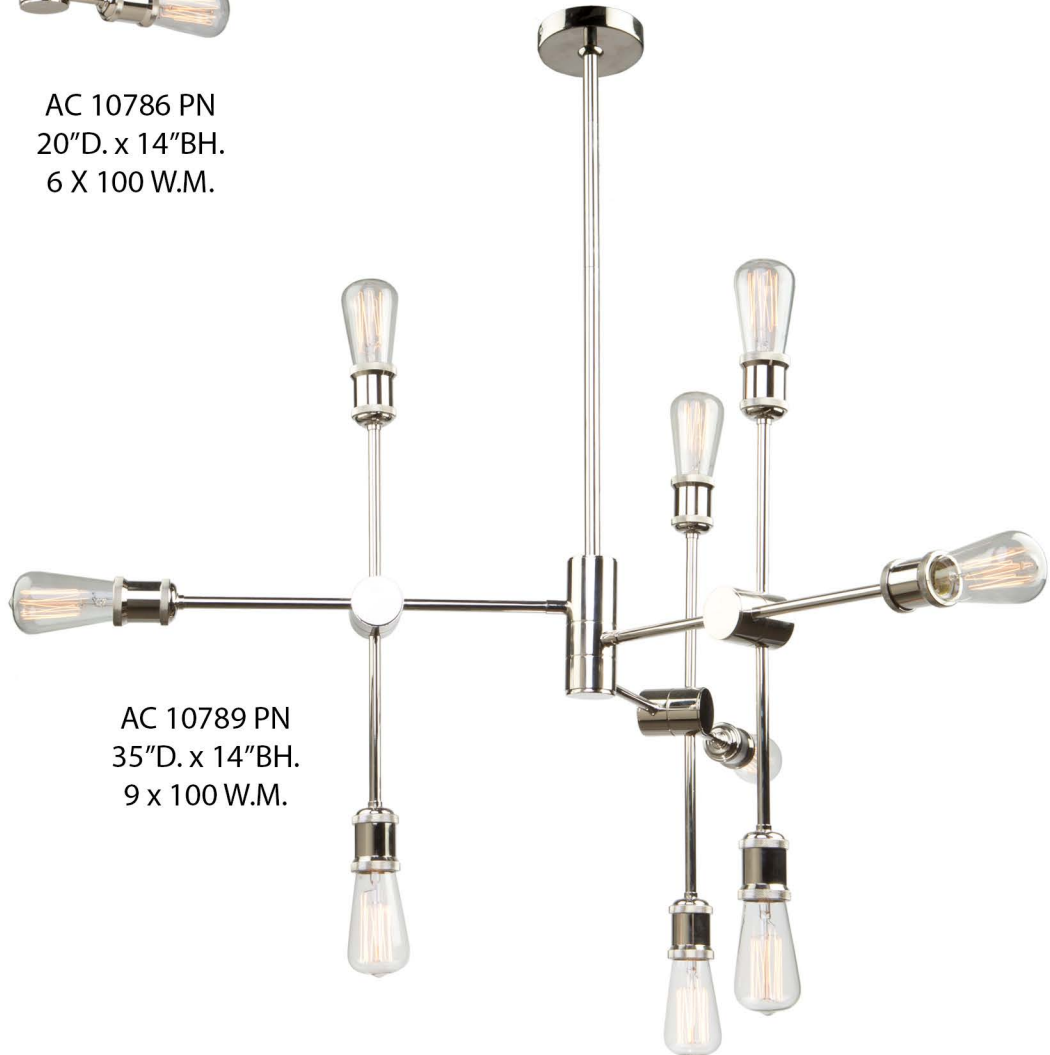

AC 10789 PN
35"D. x 14"BH.
9 x 100 W.M.