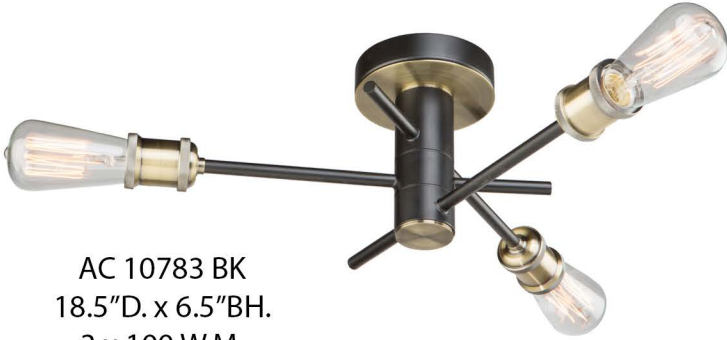

JANUARY 2017
WWW.ARTCRAFTLIGHTING.COM

IT'S ABOUT THE EXPERIENCE

Orbit Collection

Finish: Oil rubbed bronze & satin brass

Material: Metal

Bulb Type: Medium base

AC 10951
16"D. x 20" BH.
1 x 100 W.M.

AC 10956
24"D. x 30" BH.
6 x 100 W.M.

AC 10957
33"D. x 40" BH.
7 x 100 W.M.

Tribeca Collection

Finish: Matte black and satin brass

Material: Metal

Bulb Type: Medium base

AC 10783 BK
18.5"D. x 6.5"BH.
3 x 100 W.M.

AC 10781 BK
12"D. x 14"H. x 6.5"EXT.
2 x 100 W.M.

AC 10782 BK
36"D. x 14"BH.
12 x 100 W.M.

AC 10786 BK
20"D. x 14"BH.
6 X 100 W.M.

AC 10780 BK
3.5"D. x 6"BH.
1 X 100 W.M.

AC 10789 BK
35"D. x 14"BH.
9 x 100 W.M.

(Bulbs not included)

Tribeca Collection

Finish: Polished nickel
Material: Metal
Bulb Type: Medium base

AC 10782 PN
36"D. x 14"BH.
12 x 100 W.M.

(Bulbs not included)

Bentley Collection

Finish: Brushed nickel or bronze
Material: Metal & glass
Bulb Type: Medium base

AC 10966 BN
21.75"D. x 25"BH.
6 x 60 W.M.

AC 10961 BN
4.5"D. x 14"BH. x 5.25" EXT.
1 x 60 W.M.