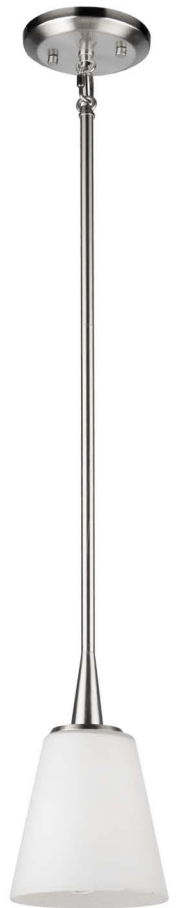

AC 11010
10"W. x 10"L. x 16" BH.
4 x 60 W.C.

Forged Metal Collection

Finish: Chrome or glossy white
Material: Metal
Bulb Type: Medium base

AC 10741 WH
7.5"D. x 18" BH.
1 x 100 W.M.

AC 10742 WH
7.5"D. x 16" BH.
1 x 100 W.M.

AC 10063
12"L. x 12"W. x 6"H.
2 x 60 W.M.

AC 10063 BC
12"L. x 12"W. x 6"H.
2 x 60 W.M.

AC 10068

AC 10065

AC 10061 BC

AC 10064 BC

AC 10069 BC

Finish: Brushed nickel
Material: Metal & frosted white glass
Bulb Type: Medium base

Clayton Collection

AC 10913 BN
16"D. x 21.5"BH.
3 x 60 W.M.
*

AC 10918 BN
13"D. x 10"BH.
3 x 60 W.M.

AC 10915 BN
24"D. x 25.5BH.
5 x 60 W.M.
*

AC 10911 BN
5.5"D. x 8.5"BH.
1 x 60 W.M.
*

AC 10917 BN
5.25"D. x 7.5"H. x 6"EXT.
1 x 60 W.M.

* 3 x 12", 1 x 6" rods and hangstraight included

Buchanan Collection

Finish: Chrome
Material: Glossy white linen glassware
Bulb Type: LED

AC 7440 CH
21.25" x 4.75" BH. x 3.5" EXT.
17W LED

AC 7441 CH
33.5" x 4.75" BH. x 3.5" EXT.
36W LED