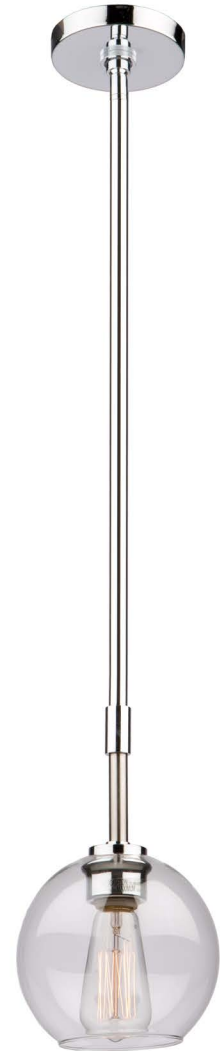

AC 10782 PN
36"D. x 14"BH.
12 x 100 W.M.

(Bulbs not included)

Bentley Collection

Finish: Brushed nickel or bronze
Material: Metal & glass
Bulb Type: Medium base

AC 10966 BN
21.75"D. x 25"BH.
6 x 60 W.M.

AC 10961 BN
4.5"D. x 14"BH. x 5.25" EXT.
1 x 60 W.M.

AC 10962 BN
40"D. x 30.5"BH.
12 x 60 W.M.

AC 10966 BZ
21.75"D. x 25" BH.
6 x 60 W.M.

AC 10961 BZ
4.5"D. x 14" BH. x 5.25" EXT.
1 x 60 W.M.

AC 10962 BZ
40"D. x 30.5" BH.
12 x 60 W.M.

Brinkley Collection

Finish: Chrome
Material: Metal & clear glassware
Bulb Type: Medium base

Gravity Collection

Finish: Chrome
Material: Metal
Bulb Type: Candelabra base

AC 10933 CH
18.5"D. x 12" BH.
3 x 60 W.C.

AC 10936 CH
22.5"D. x 21.75" BH.
(28.75" OAL)
6 x 60 W.C.
(1x 4" rod included)

AC 10938 CH
26.75"D. x 22.5"BH. (29.5" OAL)
8 x 60 W.C.
(1 x 4" rod included)

S&C

Hamilton Collection

S&C

Finish: Chrome & brushed nickel
Material: Metal & clear glassware
Bulb Type: Candelabra base

SC 13121 CB
6.5"D. x 12"H.
1 x 60 W.C.

SC 13126 CB
29"D. x 15"BH.
6 x 60 W.C.

SC 13120 CB
6.5"D. x 6.5"BH.
1 x 100 W.M.